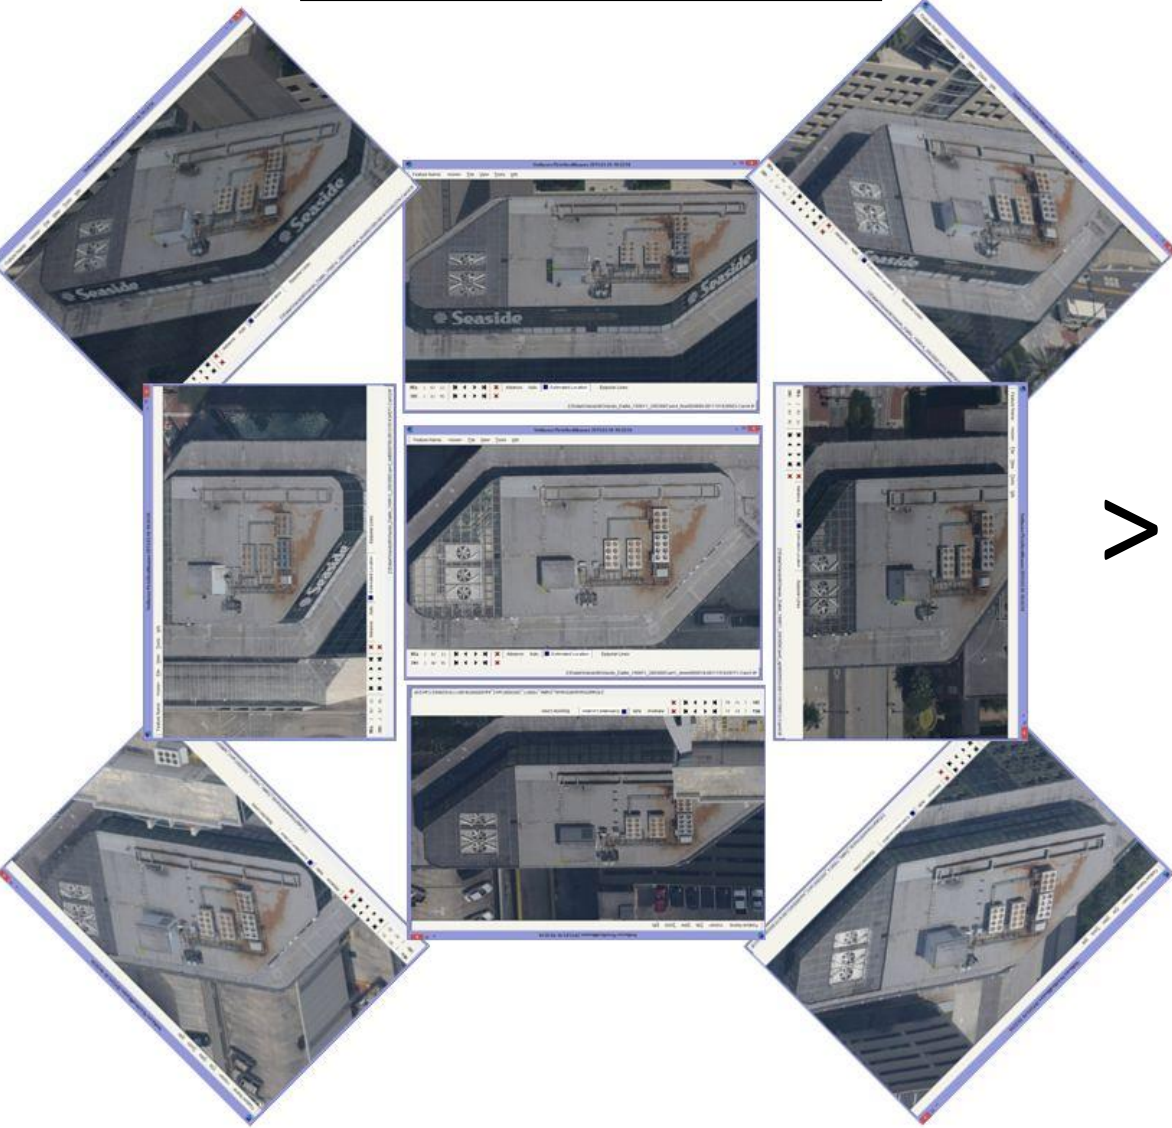

9 Looks from Octoblque MIDAS

5 Looks from conventional Oblique sensor system

>

\* Data from initial Octoblque test missions  
\* Imagery as captured e.g. no post capture enhancements applied  
\* Mission data processed via Stellacore Solutions PictoVera  
\* Octoblque MIDAS from Lead'Air

9 Looks from Octoblque MIDAS

5 Looks from conventional Oblique sensor system

>

- \* Data from initial Octoblque test missions
- \* Imagery as captured e.g. no post capture enhancements applied
- \* Mission data processed via Stellacore Solutions PictoVera
- \* Octoblque MIDAS from Lead'Air