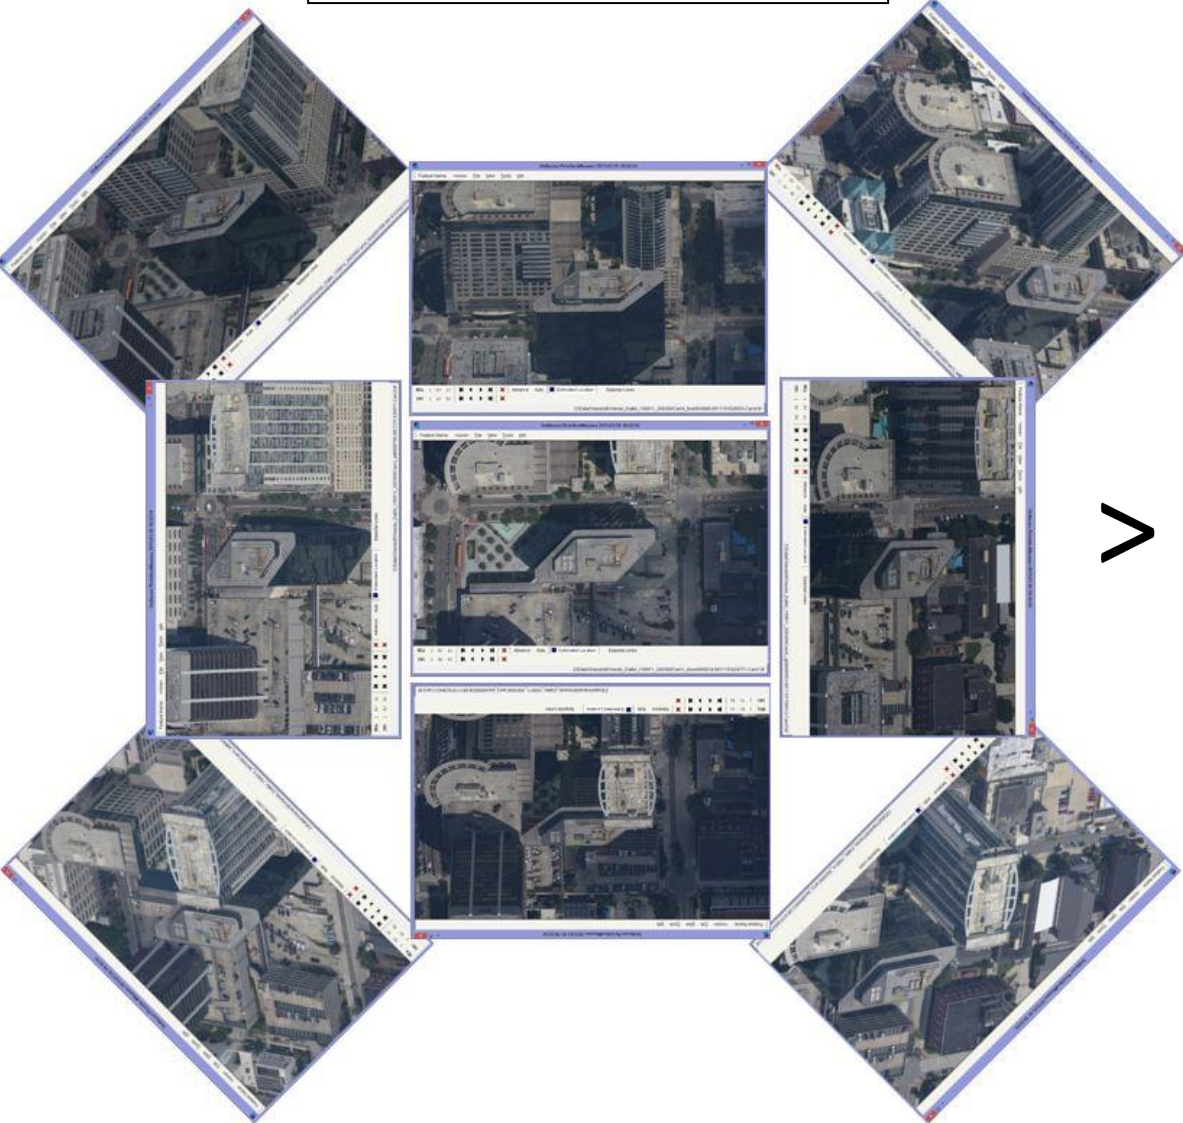

9 Looks from Octoblque MIDAS

5 Looks from conventional Oblique sensor system

>

\* Data from initial Octoblque test missions  
\* Imagery as captured e.g. no post capture enhancements applied  
\* Mission data processed via Stellacore Solutions PictoVera  
\* Octoblque MIDAS from Lead'Air