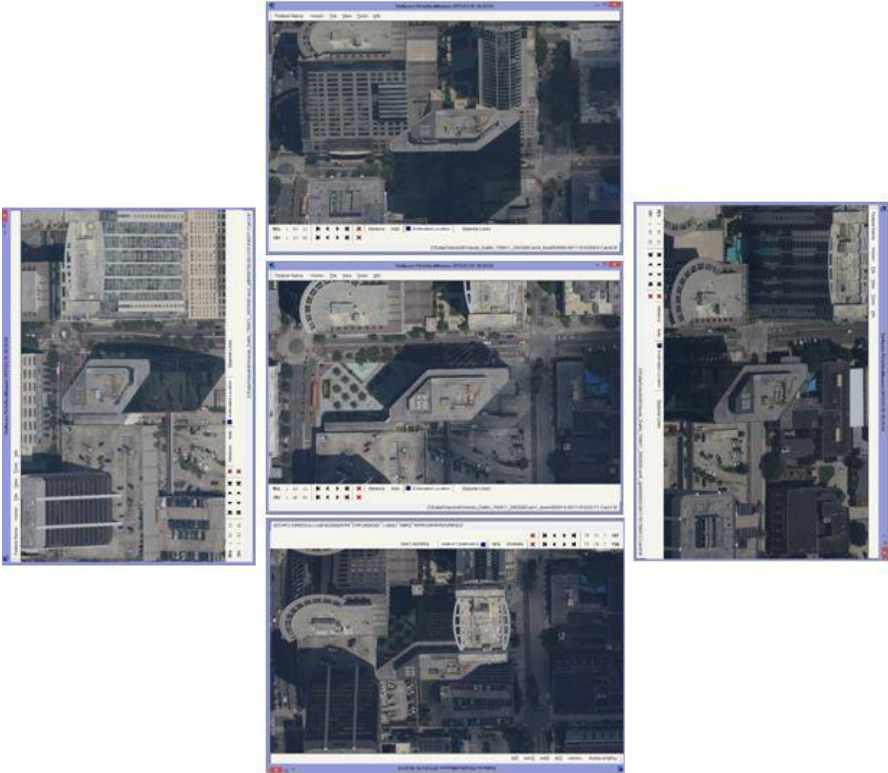

9 Looks from Octoblque MIDAS

5 Looks from conventional Oblique sensor system

>

\* Data from initial Octoblque test missions  
\* Imagery as captured e.g. no post capture enhancements applied  
\* Mission data processed via Stellacore Solutions PictoVera  
\* Octoblque MIDAS from Lead'Air