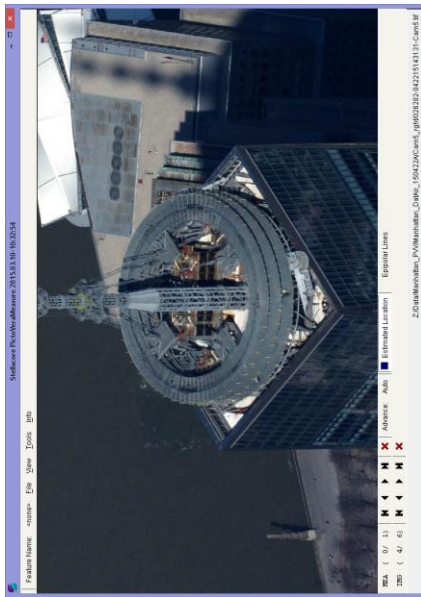

Aerial Captured Reality (85mm GSD, 2,300m HAG)

- * Data from component testing lead up to Octoblisque
- * Imagery as captured e.g. no post capture enhancements applied
- * Mission data processed via Stellacore Solutions PictoVera
- * MIDAS 5 from Lead'Air

* Data from component testing lead up to Octoblique
 * Imagery as captured e.g. no post capture enhancements applied
 * Mission data processed via Stellacore Solutions PictoVera
 * MIDAS 5 from Lead'Air