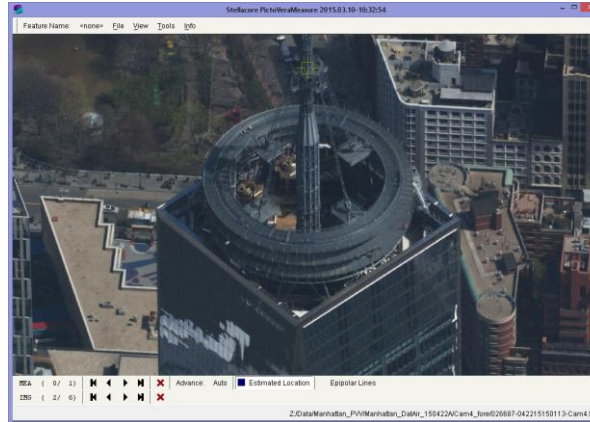

Aerial Captured Reality (85mm GSD, 2,300m HAG)

- * Data from component testing lead up to Octoblisque
- * Imagery as captured e.g. no post capture enhancements applied
- * Mission data processed via Stellacore Solutions PictoVera
- * MIDAS 5 from Lead'Air

* Data from component testing lead up to Octoblique
 * Imagery as captured e.g. no post capture enhancements applied
 * Mission data processed via Stellacore Solutions PictoVera
 * MIDAS 5 from Lead'Air