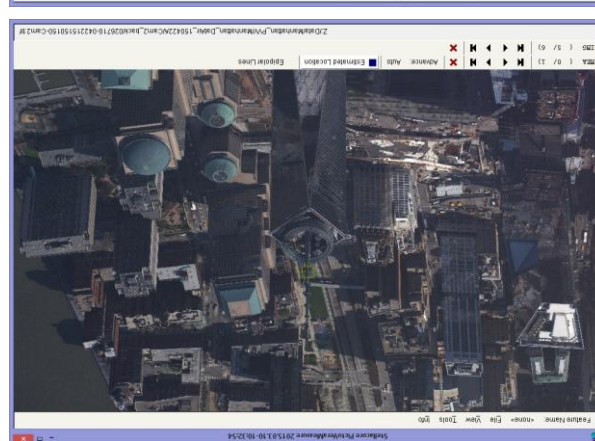

Aerial Captured Reality (85mm GSD, 2,300m HAG)

- * Data from component testing lead up to Octoblisque
- * Imagery as captured e.g. no post capture enhancements applied
- * Mission data processed via Stellacore Solutions PictoVera
- * MIDAS 5 from Lead'Air

* Data from component testing lead up to Octoblique
 * Imagery as captured e.g. no post capture enhancements applied
 * Mission data processed via Stellacore Solutions PictoVera
 * MIDAS 5 from Lead'Air