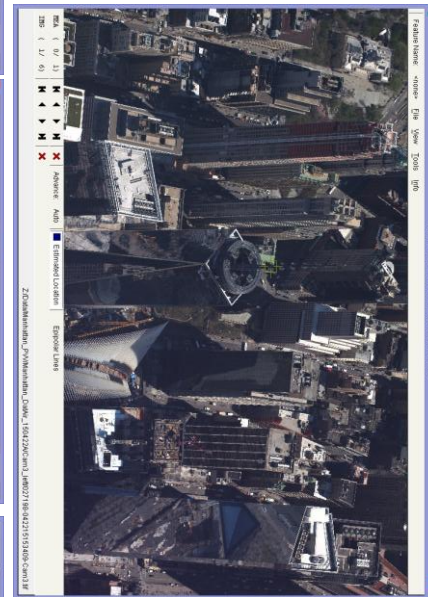

Aerial Captured Reality (85mm GSD, 2,300m HAG)

- * Data from component testing lead up to Octoblisque
- * Imagery as captured e.g. no post capture enhancements applied
- * Mission data processed via Stellacore Solutions PictoVera
- * MIDAS 5 from Lead'Air

* Data from component testing lead up to Octoblique
 * Imagery as captured e.g. no post capture enhancements applied
 * Mission data processed via Stellacore Solutions PictoVera
 * MIDAS 5 from Lead'Air