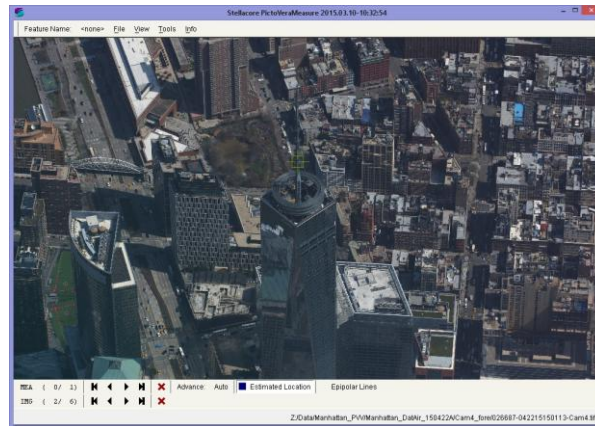

Aerial Captured Reality (85mm GSD, 2,300m HAG)

- * Data from component testing lead up to Octoblisque
- * Imagery as captured e.g. no post capture enhancements applied
- * Mission data processed via Stellacore Solutions PictoVera
- * MIDAS 5 from Lead'Air

* Data from component testing lead up to Octoblique
 * Imagery as captured e.g. no post capture enhancements applied
 * Mission data processed via Stellacore Solutions PictoVera
 * MIDAS 5 from Lead'Air