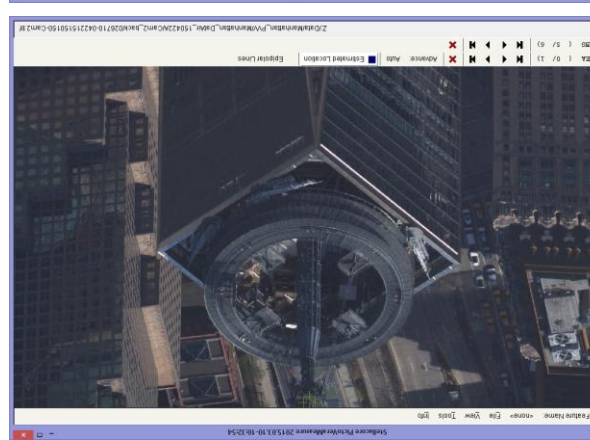

Aerial Captured Reality (85mm GSD, 2,300m HAG)

- * Data from component testing lead up to Octoblisque
- * Imagery as captured e.g. no post capture enhancements applied
- * Mission data processed via Stellacore Solutions PictoVera
- * MIDAS 5 from Lead'Air

* Data from component testing lead up to Octoblique
 * Imagery as captured e.g. no post capture enhancements applied
 * Mission data processed via Stellacore Solutions PictoVera
 * MIDAS 5 from Lead'Air