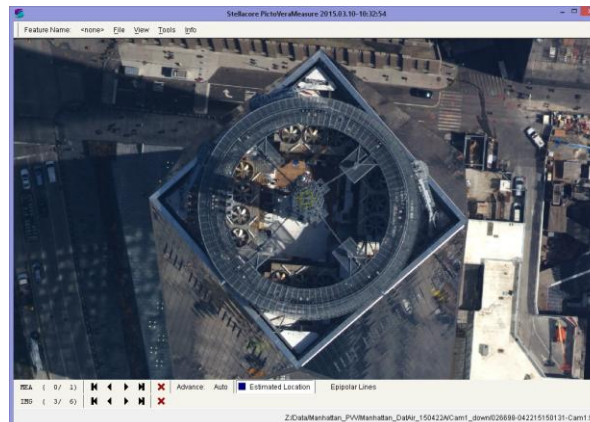

Aerial Captured Reality (85mm GSD, 2,300m HAG)

- * Data from component testing lead up to Octoblisque
- * Imagery as captured e.g. no post capture enhancements applied
- * Mission data processed via Stellacore Solutions PictoVera
- * MIDAS 5 from Lead'Air

* Data from component testing lead up to Octoblique
 * Imagery as captured e.g. no post capture enhancements applied
 * Mission data processed via Stellacore Solutions PictoVera
 * MIDAS 5 from Lead'Air