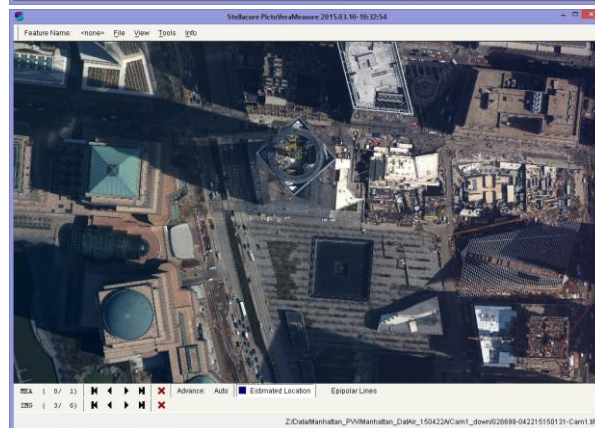

Aerial Captured Reality (85mm GSD, 2,300m HAG)

- * Data from component testing lead up to Octoblisque
- * Imagery as captured e.g. no post capture enhancements applied
- * Mission data processed via Stellacore Solutions PictoVera
- * MIDAS 5 from Lead'Air

* Data from component testing lead up to Octoblique
 * Imagery as captured e.g. no post capture enhancements applied
 * Mission data processed via Stellacore Solutions PictoVera
 * MIDAS 5 from Lead'Air