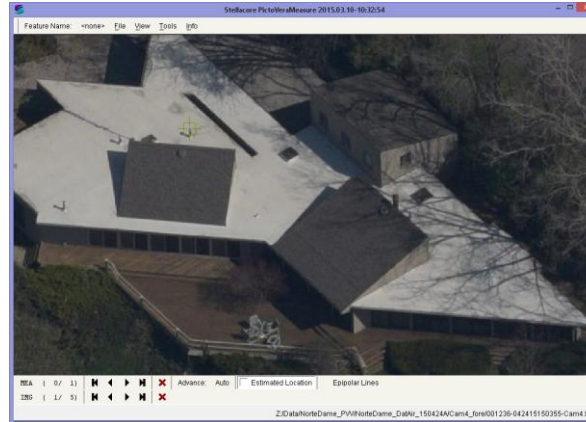

Aerial Captured Reality (50mm GSD, 1,380m HAG)

* Data from component testing lead up to Octoblisque
 * Imagery as captured e.g. no post capture enhancements applied
 * Mission data processed via Stellacore Solutions PictoVera
 * MIDAS 5 from Lead'Air

* Data from component testing lead up to Octoblique
 * Imagery as captured e.g. no post capture enhancements applied
 * Mission data processed via Stellacore Solutions PictoVera
 * MIDAS 5 from Lead'Air