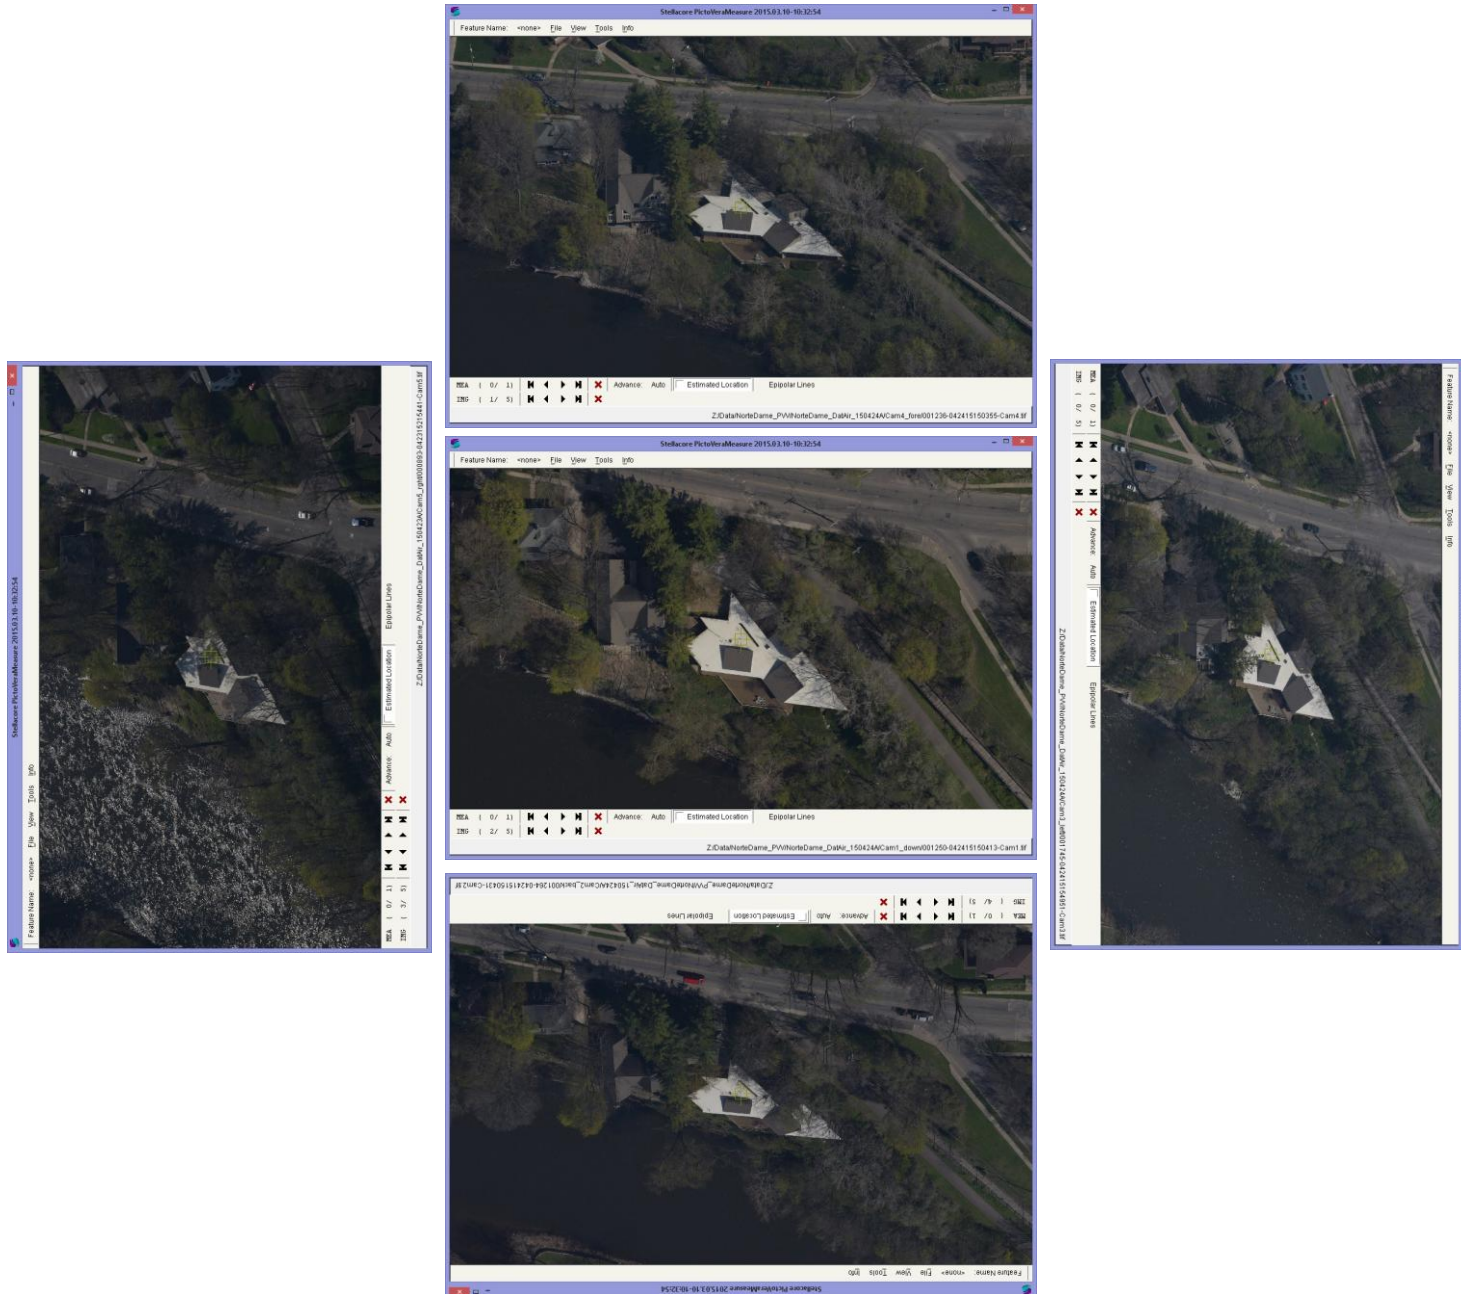

Aerial Captured Reality (50mm GSD, 1,380m HAG)

* Data from component testing lead up to Octoblisque
 * Imagery as captured e.g. no post capture enhancements applied
 * Mission data processed via Stellacore Solutions PictoVera
 * MIDAS 5 from Lead'Air

* Data from component testing lead up to Octoblique
 * Imagery as captured e.g. no post capture enhancements applied
 * Mission data processed via Stellacore Solutions PictoVera
 * MIDAS 5 from Lead'Air