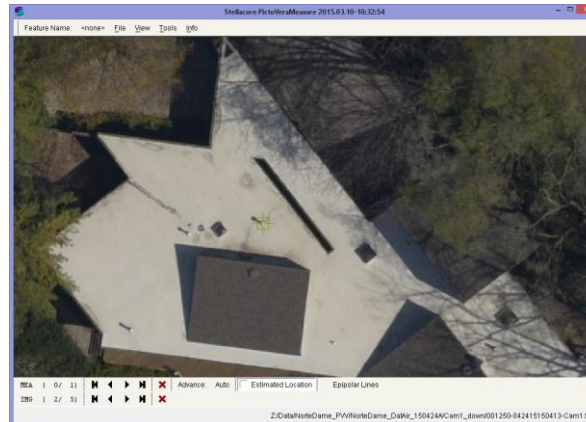

Aerial Captured Reality (50mm GSD, 1,380m HAG)

* Data from component testing lead up to Octoblisque
 * Imagery as captured e.g. no post capture enhancements applied
 * Mission data processed via Stellacore Solutions PictoVera
 * MIDAS 5 from Lead'Air

* Data from component testing lead up to Octoblique
 * Imagery as captured e.g. no post capture enhancements applied
 * Mission data processed via Stellacore Solutions PictoVera
 * MIDAS 5 from Lead'Air