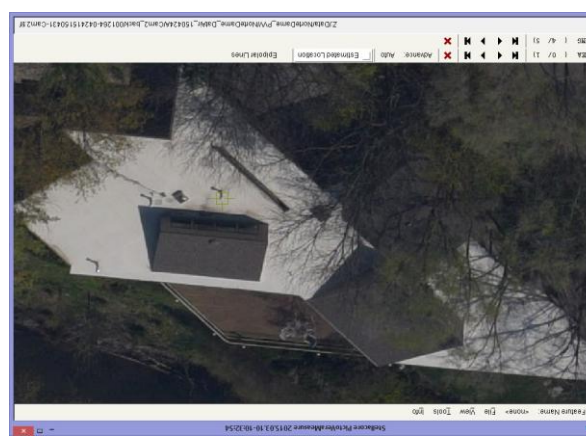

Aerial Captured Reality (50mm GSD, 1,380m HAG)

* Data from component testing lead up to Octoblisque
 * Imagery as captured e.g. no post capture enhancements applied
 * Mission data processed via Stellacore Solutions PictoVera
 * MIDAS 5 from Lead'Air

* Data from component testing lead up to Octoblique
 * Imagery as captured e.g. no post capture enhancements applied
 * Mission data processed via Stellacore Solutions PictoVera
 * MIDAS 5 from Lead'Air