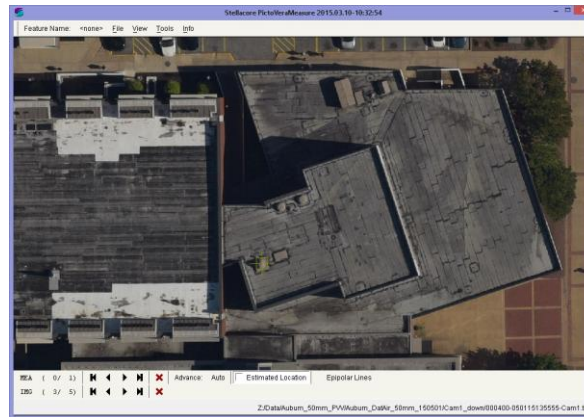

Aerial Captured Reality (50mm GSD, 1,380m HAG)

* Data from component testing lead up to Octoblisque
 * Imagery as captured e.g. no post capture enhancements applied
 * Mission data processed via Stellacore Solutions PictoVera
 * MIDAS 5 from Lead'Air