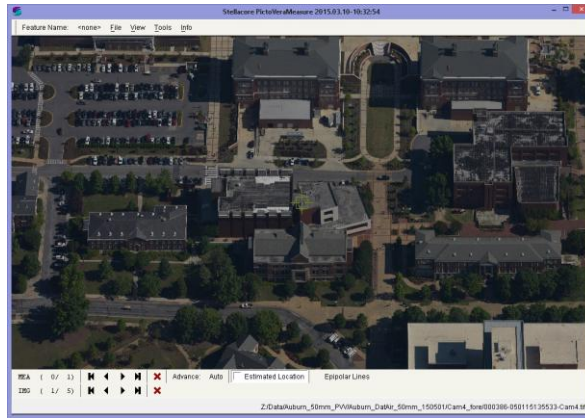

Aerial Captured Reality (50mm GSD, 1,380m HAG)

* Data from component testing lead up to Octoblisque
 * Imagery as captured e.g. no post capture enhancements applied
 * Mission data processed via Stellacore Solutions PictoVera
 * MIDAS 5 from Lead'Air

* Data from component testing lead up to Octoblique
 * Imagery as captured e.g. no post capture enhancements applied
 * Mission data processed via Stellacore Solutions PictoVera
 * MIDAS 5 from Lead'Air