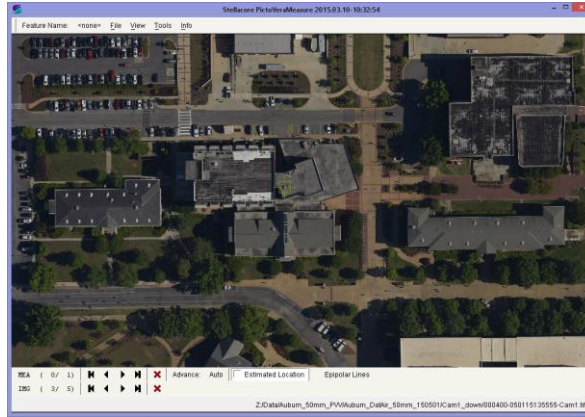

Aerial Captured Reality (50mm GSD, 1,380m HAG)

* Data from component testing lead up to Octoblisque
 * Imagery as captured e.g. no post capture enhancements applied
 * Mission data processed via Stellacore Solutions PictoVera
 * MIDAS 5 from Lead'Air