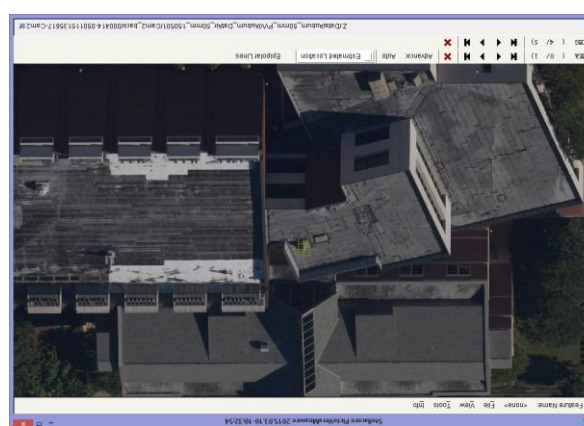

Aerial Captured Reality (50mm GSD, 1,380m HAG)

* Data from component testing lead up to Octoblisque
 * Imagery as captured e.g. no post capture enhancements applied
 * Mission data processed via Stellacore Solutions PictoVera
 * MIDAS 5 from Lead'Air