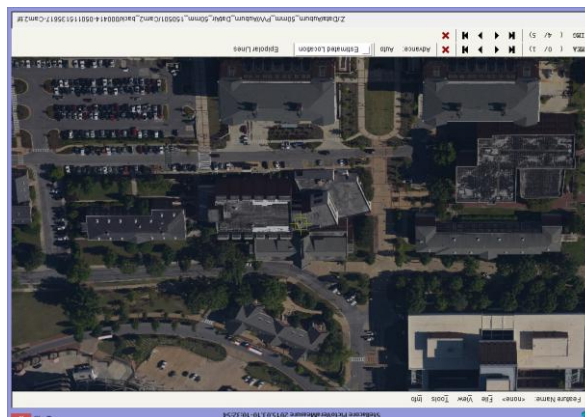

Aerial Captured Reality (50mm GSD, 1,380m HAG)

* Data from component testing lead up to Octoblisque
 * Imagery as captured e.g. no post capture enhancements applied
 * Mission data processed via Stellacore Solutions PictoVera
 * MIDAS 5 from Lead'Air

* Data from component testing lead up to Octoblique
 * Imagery as captured e.g. no post capture enhancements applied
 * Mission data processed via Stellacore Solutions PictoVera
 * MIDAS 5 from Lead'Air