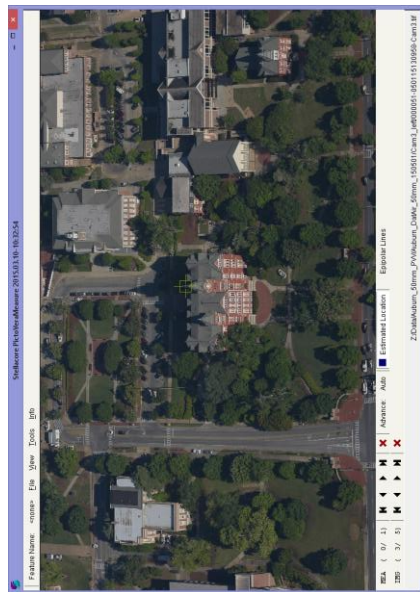

Aerial Captured Reality (50mm GSD, 1,380m HAG)

* Data from component testing lead up to Octoblisque
 * Imagery as captured e.g. no post capture enhancements applied
 * Mission data processed via Stellacore Solutions PictoVera
 * MIDAS 5 from Lead'Air

* Data from component testing lead up to Octoblique
 * Imagery as captured e.g. no post capture enhancements applied
 * Mission data processed via Stellacore Solutions Pictovra
 * MIDAS 5 from Lead'Air