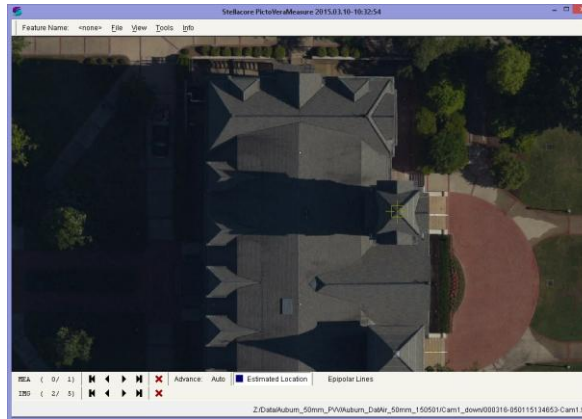

Aerial Captured Reality (50mm GSD, 1,380m HAG)

* Data from component testing lead up to Octoblisque
 * Imagery as captured e.g. no post capture enhancements applied
 * Mission data processed via Stellacore Solutions PictoVera
 * MIDAS 5 from Lead'Air

* Data from component testing lead up to Octoblique
 * Imagery as captured e.g. no post capture enhancements applied
 * Mission data processed via Stellacore Solutions Pictovra
 * MIDAS 5 from Lead'Air