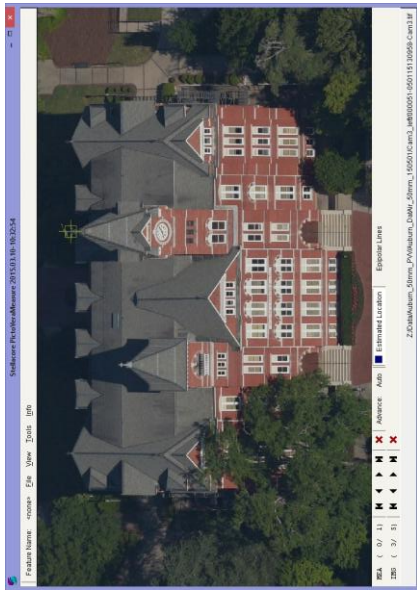

Aerial Captured Reality (50mm GSD, 1,380m HAG)

* Data from component testing lead up to Octoblisque
 * Imagery as captured e.g. no post capture enhancements applied
 * Mission data processed via Stellacore Solutions PictoVera
 * MIDAS 5 from Lead'Air

* Data from component testing lead up to Octoblique
 * Imagery as captured e.g. no post capture enhancements applied
 * Mission data processed via Stellacore Solutions Pictovra
 * MIDAS 5 from Lead'Air