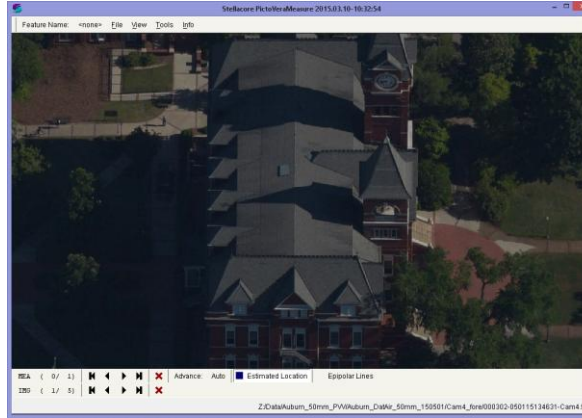

Aerial Captured Reality (50mm GSD, 1,380m HAG)

* Data from component testing lead up to Octoblisque
 * Imagery as captured e.g. no post capture enhancements applied
 * Mission data processed via Stellacore Solutions PictoVera
 * MIDAS 5 from Lead'Air

* Data from component testing lead up to Octoblique
 * Imagery as captured e.g. no post capture enhancements applied
 * Mission data processed via Stellacore Solutions Pictovra
 * MIDAS 5 from Lead'Air