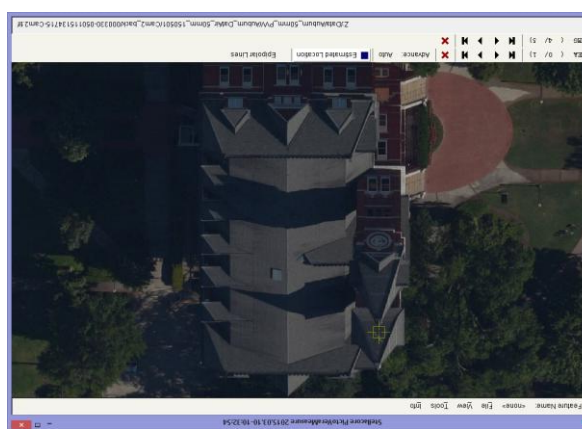

Aerial Captured Reality (50mm GSD, 1,380m HAG)

* Data from component testing lead up to Octoblisque
 * Imagery as captured e.g. no post capture enhancements applied
 * Mission data processed via Stellacore Solutions PictoVera
 * MIDAS 5 from Lead'Air

* Data from component testing lead up to Octoblique
 * Imagery as captured e.g. no post capture enhancements applied
 * Mission data processed via Stellacore Solutions Pictovra
 * MIDAS 5 from Lead'Air