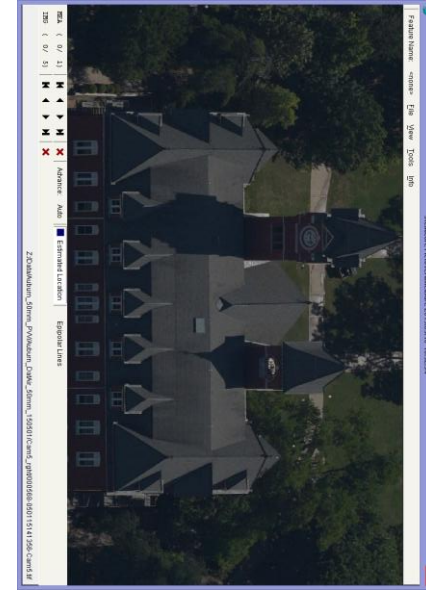

Aerial Captured Reality (50mm GSD, 1,380m HAG)

* Data from component testing lead up to Octoblisque
 * Imagery as captured e.g. no post capture enhancements applied
 * Mission data processed via Stellacore Solutions PictoVera
 * MIDAS 5 from Lead'Air

* Data from component testing lead up to Octoblique
 * Imagery as captured e.g. no post capture enhancements applied
 * Mission data processed via Stellacore Solutions Pictovra
 * MIDAS 5 from Lead'Air