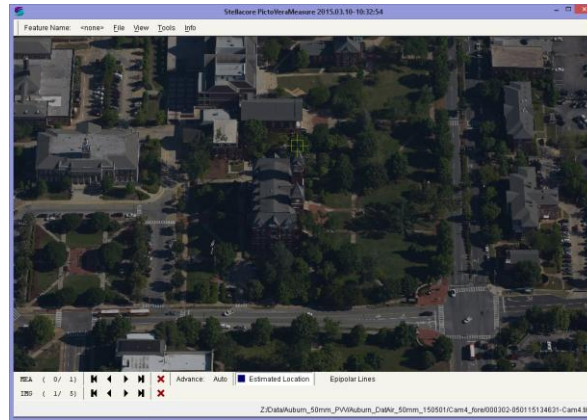

Aerial Captured Reality (50mm GSD, 1,380m HAG)

* Data from component testing lead up to Octoblisque
 * Imagery as captured e.g. no post capture enhancements applied
 * Mission data processed via Stellacore Solutions PictoVera
 * MIDAS 5 from Lead'Air

* Data from component testing lead up to Octoblique
 * Imagery as captured e.g. no post capture enhancements applied
 * Mission data processed via Stellacore Solutions Pictovra
 * MIDAS 5 from Lead'Air