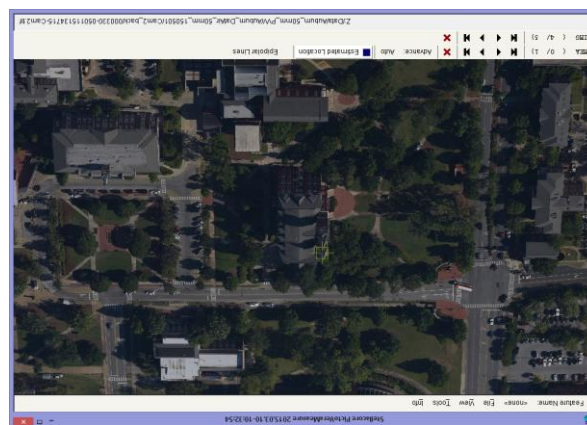

Aerial Captured Reality (50mm GSD, 1,380m HAG)

* Data from component testing lead up to Octoblisque
 * Imagery as captured e.g. no post capture enhancements applied
 * Mission data processed via Stellacore Solutions PictoVera
 * MIDAS 5 from Lead'Air

* Data from component testing lead up to Octoblique
 * Imagery as captured e.g. no post capture enhancements applied
 * Mission data processed via Stellacore Solutions Pictovra
 * MIDAS 5 from Lead'Air