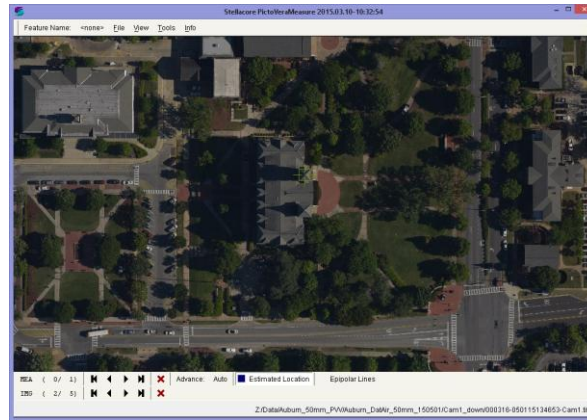

Aerial Captured Reality (50mm GSD, 1,380m HAG)

* Data from component testing lead up to Octoblisque
 * Imagery as captured e.g. no post capture enhancements applied
 * Mission data processed via Stellacore Solutions PictoVera
 * MIDAS 5 from Lead'Air

* Data from component testing lead up to Octoblique
 * Imagery as captured e.g. no post capture enhancements applied
 * Mission data processed via Stellacore Solutions Pictovra
 * MIDAS 5 from Lead'Air