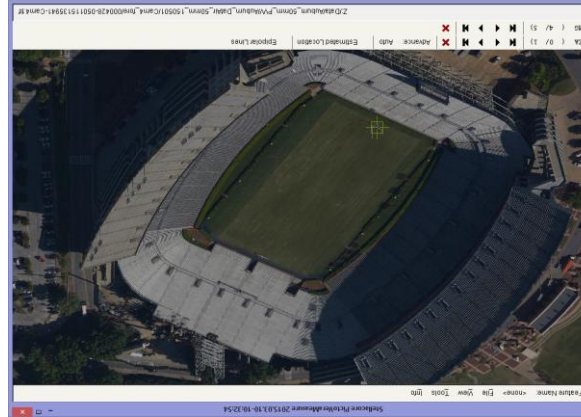

Aerial Captured Reality (50mm GSD, 1,380m HAG)

* Data from component testing lead up to Octoblisque
 * Imagery as captured e.g. no post capture enhancements applied
 * Mission data processed via Stellacore Solutions PictoVera
 * MIDAS 5 from Lead'Air

* Data from component testing lead up to Octoblique
 * Imagery as captured e.g. no post capture enhancements applied
 * Mission data processed via Stellacore Solutions PictoVera
 * MIDAS 5 from Lead'Air