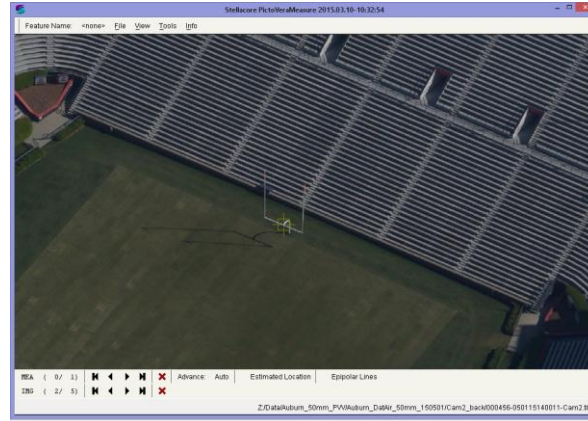

Aerial Captured Reality (50mm GSD, 1,380m HAG)

* Data from component testing lead up to Octoblisque
 * Imagery as captured e.g. no post capture enhancements applied
 * Mission data processed via Stellacore Solutions PictoVera
 * MIDAS 5 from Lead'Air

* Data from component testing lead up to Octoblique
 * Imagery as captured e.g. no post capture enhancements applied
 * Mission data processed via Stellacore Solutions PictoVera
 * MIDAS 5 from Lead'Air