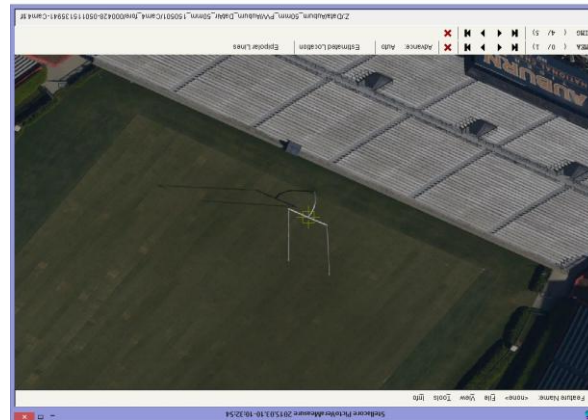

Aerial Captured Reality (50mm GSD, 1,380m HAG)

* Data from component testing lead up to Octoblisque
 * Imagery as captured e.g. no post capture enhancements applied
 * Mission data processed via Stellacore Solutions PictoVera
 * MIDAS 5 from Lead'Air

* Data from component testing lead up to Octoblique
 * Imagery as captured e.g. no post capture enhancements applied
 * Mission data processed via Stellacore Solutions PictoVera
 * MIDAS 5 from Lead'Air