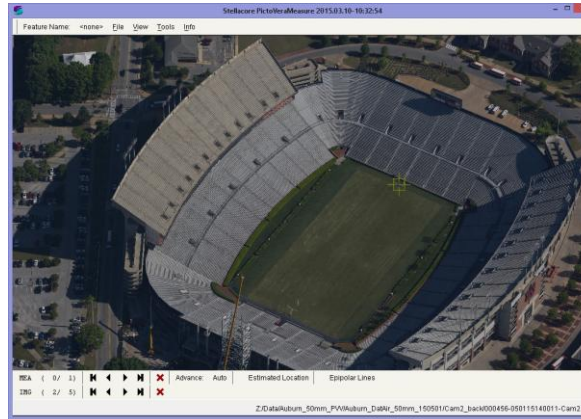

Aerial Captured Reality (50mm GSD, 1,380m HAG)

* Data from component testing lead up to Octoblisque
 * Imagery as captured e.g. no post capture enhancements applied
 * Mission data processed via Stellacore Solutions PictoVera
 * MIDAS 5 from Lead'Air

* Data from component testing lead up to Octoblique
 * Imagery as captured e.g. no post capture enhancements applied
 * Mission data processed via Stellacore Solutions PictoVera
 * MIDAS 5 from Lead'Air