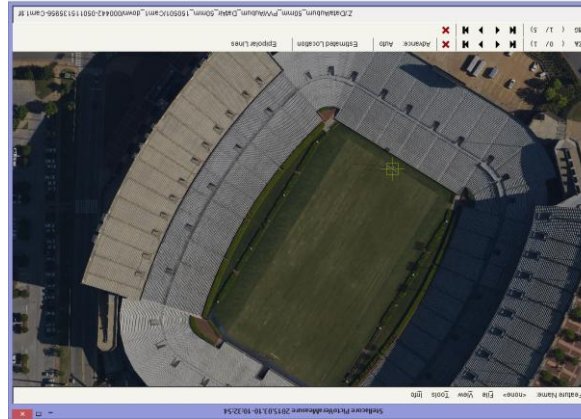

Aerial Captured Reality (50mm GSD, 1,380m HAG)

* Data from component testing lead up to Octoblisque
 * Imagery as captured e.g. no post capture enhancements applied
 * Mission data processed via Stellacore Solutions PictoVera
 * MIDAS 5 from Lead'Air

* Data from component testing lead up to Octoblique
 * Imagery as captured e.g. no post capture enhancements applied
 * Mission data processed via Stellacore Solutions PictoVera
 * MIDAS 5 from Lead'Air