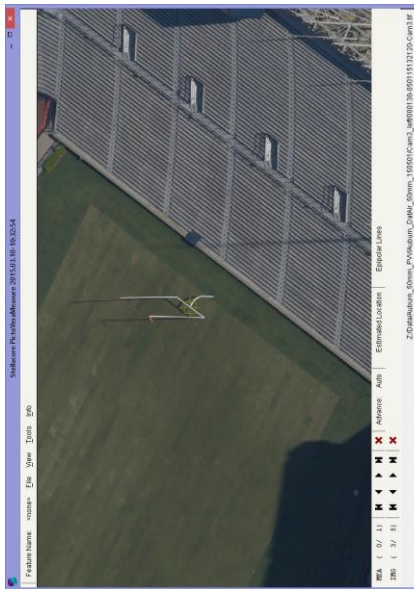

Aerial Captured Reality (50mm GSD, 1,380m HAG)

* Data from component testing lead up to Octoblisque
 * Imagery as captured e.g. no post capture enhancements applied
 * Mission data processed via Stellacore Solutions PictoVera
 * MIDAS 5 from Lead'Air

* Data from component testing lead up to Octoblique
 * Imagery as captured e.g. no post capture enhancements applied
 * Mission data processed via Stellacore Solutions PictoVera
 * MIDAS 5 from Lead'Air