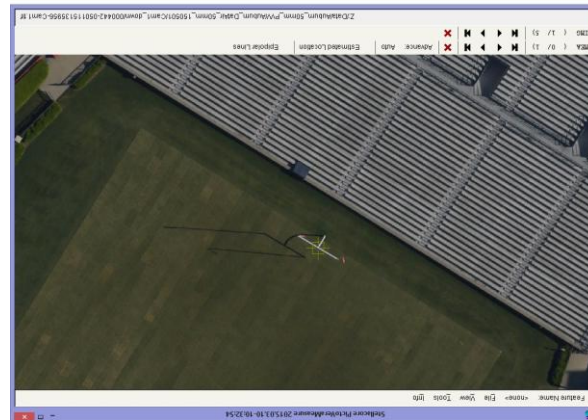

Aerial Captured Reality (50mm GSD, 1,380m HAG)

* Data from component testing lead up to Octoblisque
 * Imagery as captured e.g. no post capture enhancements applied
 * Mission data processed via Stellacore Solutions PictoVera
 * MIDAS 5 from Lead'Air

* Data from component testing lead up to Octoblique
 * Imagery as captured e.g. no post capture enhancements applied
 * Mission data processed via Stellacore Solutions PictoVera
 * MIDAS 5 from Lead'Air