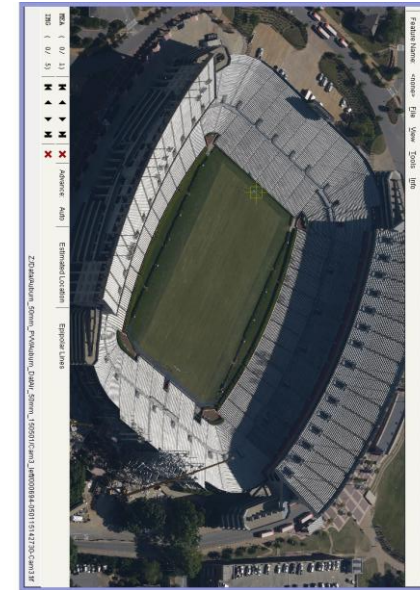

Aerial Captured Reality (50mm GSD, 1,380m HAG)

* Data from component testing lead up to Octoblisque
 * Imagery as captured e.g. no post capture enhancements applied
 * Mission data processed via Stellacore Solutions PictoVera
 * MIDAS 5 from Lead'Air

* Data from component testing lead up to Octoblique
 * Imagery as captured e.g. no post capture enhancements applied
 * Mission data processed via Stellacore Solutions PictoVera
 * MIDAS 5 from Lead'Air