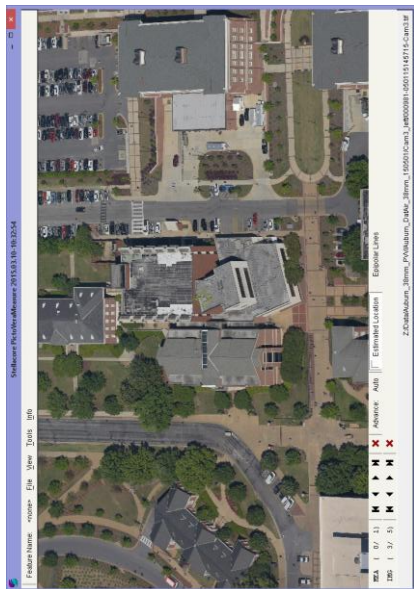

# Aerial Captured Reality (38mm GSD, 1,030m HAG)

\* Data from component testing lead up to Octoblisque  
 \* Imagery as captured e.g. no post capture enhancements applied  
 \* Mission data processed via Stellacore Solutions PictoVera  
 \* MIDAS 5 from Lead'Air

\* Data from component testing lead up to Octoblique  
 \* Imagery as captured e.g. no post capture enhancements applied  
 \* Mission data processed via Stellacore Solutions PictoVera  
 \* MIDAS 5 from Lead'Air