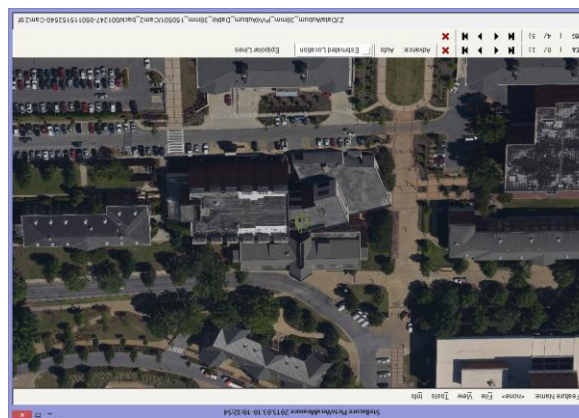

# Aerial Captured Reality (38mm GSD, 1,030m HAG)

\* Data from component testing lead up to Octoblisque  
 \* Imagery as captured e.g. no post capture enhancements applied  
 \* Mission data processed via Stellacore Solutions PictoVera  
 \* MIDAS 5 from Lead'Air

\* Data from component testing lead up to Octoblique  
 \* Imagery as captured e.g. no post capture enhancements applied  
 \* Mission data processed via Stellacore Solutions PictoVera  
 \* MIDAS 5 from Lead'Air