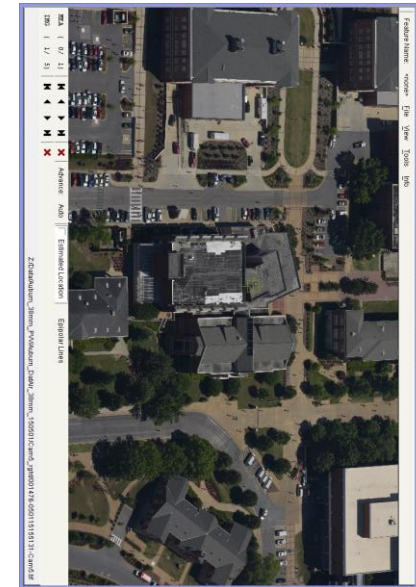

# Aerial Captured Reality (38mm GSD, 1,030m HAG)

\* Data from component testing lead up to Octoblisque  
 \* Imagery as captured e.g. no post capture enhancements applied  
 \* Mission data processed via Stellacore Solutions PictoVera  
 \* MIDAS 5 from Lead'Air