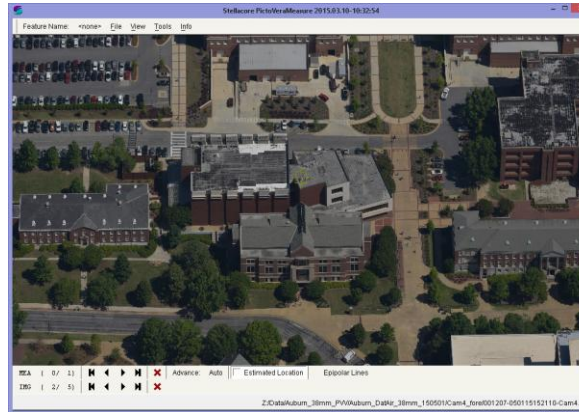

# Aerial Captured Reality (38mm GSD, 1,030m HAG)

\* Data from component testing lead up to Octoblisque  
 \* Imagery as captured e.g. no post capture enhancements applied  
 \* Mission data processed via Stellacore Solutions PictoVera  
 \* MIDAS 5 from Lead'Air

\* Data from component testing lead up to Octoblique  
 \* Imagery as captured e.g. no post capture enhancements applied  
 \* Mission data processed via Stellacore Solutions PictoVera  
 \* MIDAS 5 from Lead'Air