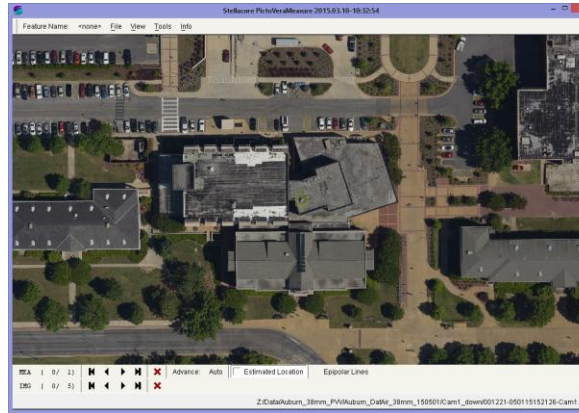

# Aerial Captured Reality (38mm GSD, 1,030m HAG)

\* Data from component testing lead up to Octoblisque  
 \* Imagery as captured e.g. no post capture enhancements applied  
 \* Mission data processed via Stellacore Solutions PictoVera  
 \* MIDAS 5 from Lead'Air

\* Data from component testing lead up to Octoblique  
 \* Imagery as captured e.g. no post capture enhancements applied  
 \* Mission data processed via Stellacore Solutions PictoVera  
 \* MIDAS 5 from Lead'Air