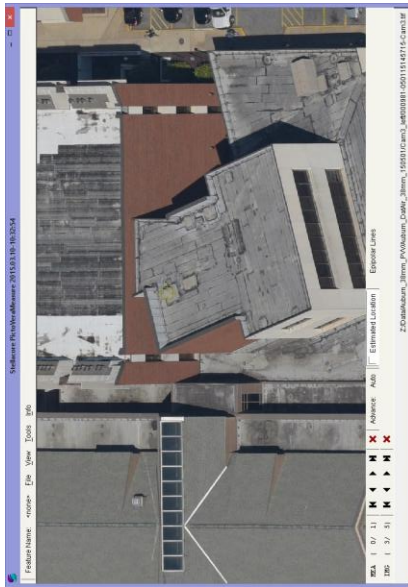

# Aerial Captured Reality (38mm GSD, 1,030m HAG)

\* Data from component testing lead up to Octoblisque  
 \* Imagery as captured e.g. no post capture enhancements applied  
 \* Mission data processed via Stellacore Solutions PictoVera  
 \* MIDAS 5 from Lead'Air

\* Data from component testing lead up to Octoblique  
 \* Imagery as captured e.g. no post capture enhancements applied  
 \* Mission data processed via Stellacore Solutions PictoVera  
 \* MIDAS 5 from Lead'Air