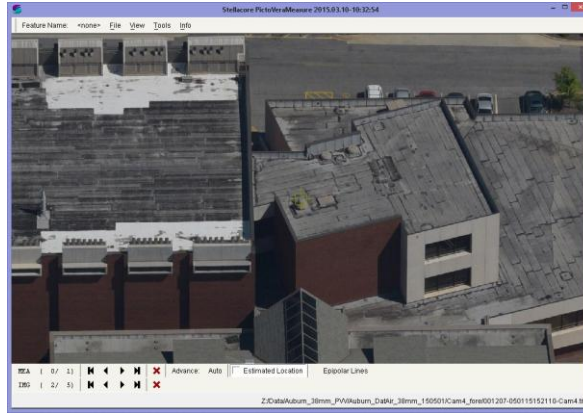

# Aerial Captured Reality (38mm GSD, 1,030m HAG)

\* Data from component testing lead up to Octoblisque  
 \* Imagery as captured e.g. no post capture enhancements applied  
 \* Mission data processed via Stellacore Solutions PictoVera  
 \* MIDAS 5 from Lead'Air