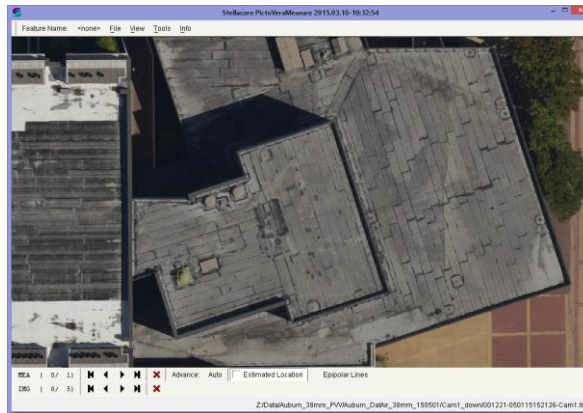

# Aerial Captured Reality (38mm GSD, 1,030m HAG)

\* Data from component testing lead up to Octoblisque  
 \* Imagery as captured e.g. no post capture enhancements applied  
 \* Mission data processed via Stellacore Solutions PictoVera  
 \* MIDAS 5 from Lead'Air