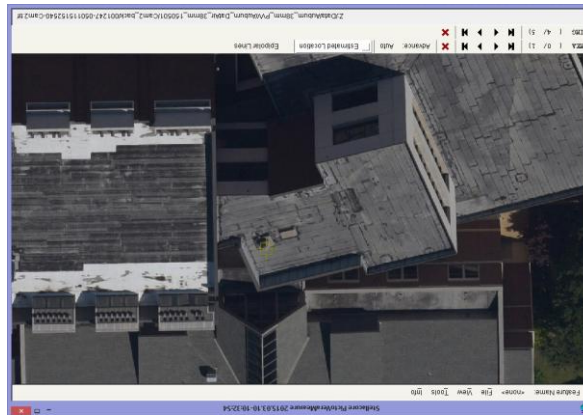

# Aerial Captured Reality (38mm GSD, 1,030m HAG)

\* Data from component testing lead up to Octoblisque  
 \* Imagery as captured e.g. no post capture enhancements applied  
 \* Mission data processed via Stellacore Solutions PictoVera  
 \* MIDAS 5 from Lead'Air

\* Data from component testing lead up to Octoblique  
 \* Imagery as captured e.g. no post capture enhancements applied  
 \* Mission data processed via Stellacore Solutions PictoVera  
 \* MIDAS 5 from Lead'Air