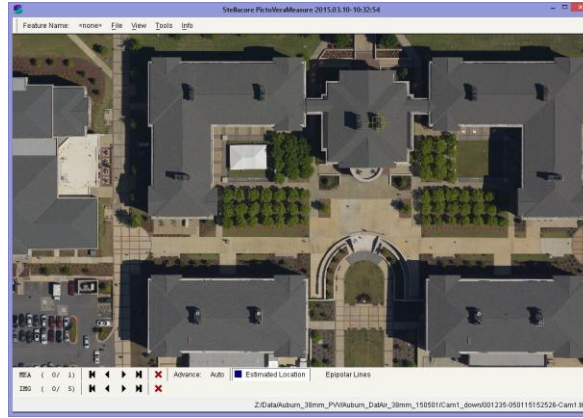

Aerial Captured Reality (38mm GSD, 1,030m HAG)

- * Data from component testing lead up to Octoblisque
- * Imagery as captured e.g. no post capture enhancements applied
- * Mission data processed via Stellacore Solutions PictoVera
- * MIDAS 5 from Lead'Air

* Data from component testing lead up to Octoblique
 * Imagery as captured e.g. no post capture enhancements applied
 * Mission data processed via Stellacore Solutions PictoVera
 * MIDAS 5 from Lead'Air