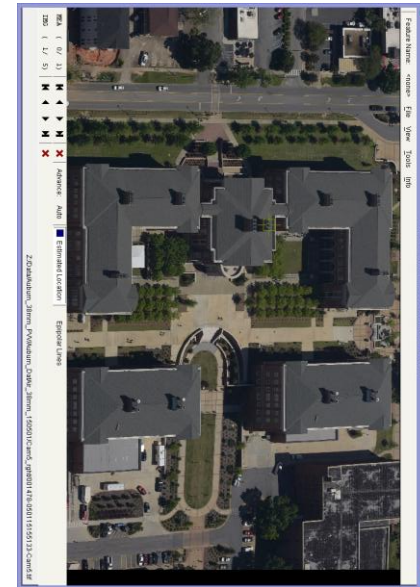

Aerial Captured Reality (38mm GSD, 1,030m HAG)

- * Data from component testing lead up to Octoblisque
- * Imagery as captured e.g. no post capture enhancements applied
- * Mission data processed via Stellacore Solutions PictoVera
- * MIDAS 5 from Lead'Air

* Data from component testing lead up to Octoblique
 * Imagery as captured e.g. no post capture enhancements applied
 * Mission data processed via Stellacore Solutions PictoVera
 * MIDAS 5 from Lead'Air