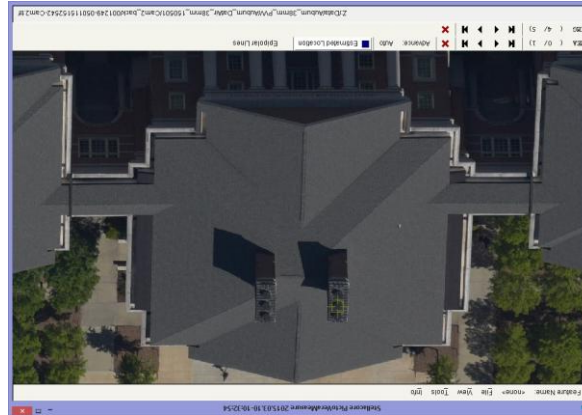

Aerial Captured Reality (38mm GSD, 1,030m HAG)

- * Data from component testing lead up to Octoblisque
- * Imagery as captured e.g. no post capture enhancements applied
- * Mission data processed via Stellacore Solutions PictoVera
- * MIDAS 5 from Lead'Air

* Data from component testing lead up to Octoblique
 * Imagery as captured e.g. no post capture enhancements applied
 * Mission data processed via Stellacore Solutions PictoVera
 * MIDAS 5 from Lead'Air