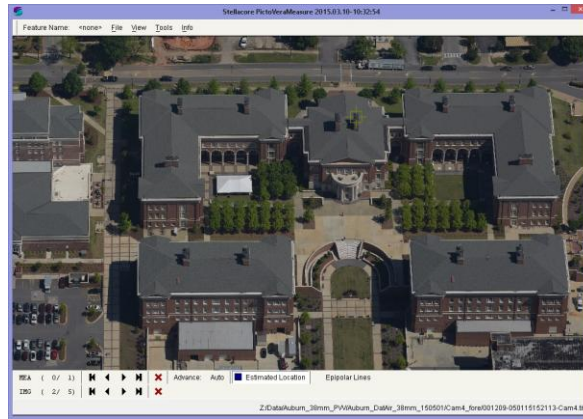

Aerial Captured Reality (38mm GSD, 1,030m HAG)

- * Data from component testing lead up to Octoblisque
- * Imagery as captured e.g. no post capture enhancements applied
- * Mission data processed via Stellacore Solutions PictoVera
- * MIDAS 5 from Lead'Air

* Data from component testing lead up to Octoblique
 * Imagery as captured e.g. no post capture enhancements applied
 * Mission data processed via Stellacore Solutions PictoVera
 * MIDAS 5 from Lead'Air