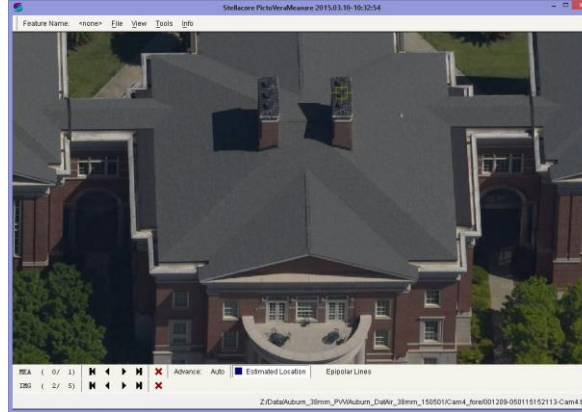

Aerial Captured Reality (38mm GSD, 1,030m HAG)

- * Data from component testing lead up to Octoblisque
- * Imagery as captured e.g. no post capture enhancements applied
- * Mission data processed via Stellacore Solutions PictoVera
- * MIDAS 5 from Lead'Air

* Data from component testing lead up to Octoblique
 * Imagery as captured e.g. no post capture enhancements applied
 * Mission data processed via Stellacore Solutions PictoVera
 * MIDAS 5 from Lead'Air