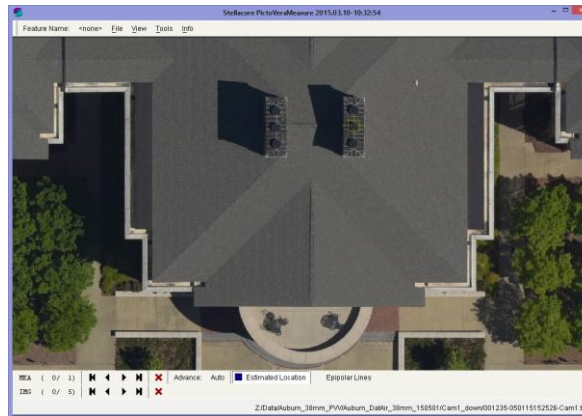

Aerial Captured Reality (38mm GSD, 1,030m HAG)

- * Data from component testing lead up to Octoblisque
- * Imagery as captured e.g. no post capture enhancements applied
- * Mission data processed via Stellacore Solutions PictoVera
- * MIDAS 5 from Lead'Air

* Data from component testing lead up to Octoblique
 * Imagery as captured e.g. no post capture enhancements applied
 * Mission data processed via Stellacore Solutions PictoVera
 * MIDAS 5 from Lead'Air