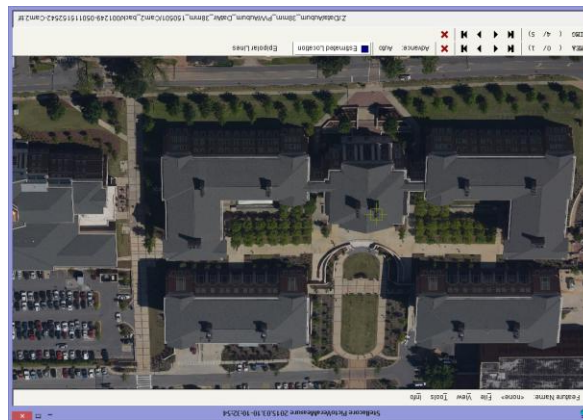

Aerial Captured Reality (38mm GSD, 1,030m HAG)

- * Data from component testing lead up to Octoblisque
- * Imagery as captured e.g. no post capture enhancements applied
- * Mission data processed via Stellacore Solutions PictoVera
- * MIDAS 5 from Lead'Air

* Data from component testing lead up to Octoblique
 * Imagery as captured e.g. no post capture enhancements applied
 * Mission data processed via Stellacore Solutions PictoVera
 * MIDAS 5 from Lead'Air