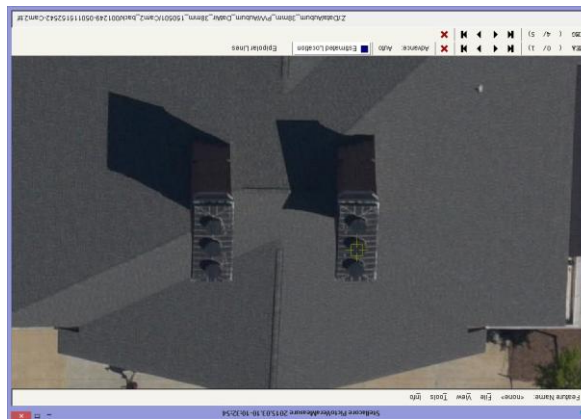

Aerial Captured Reality (38mm GSD, 1,030m HAG)

- * Data from component testing lead up to Octoblisque
- * Imagery as captured e.g. no post capture enhancements applied
- * Mission data processed via Stellacore Solutions PictoVera
- * MIDAS 5 from Lead'Air

* Data from component testing lead up to Octoblique
 * Imagery as captured e.g. no post capture enhancements applied
 * Mission data processed via Stellacore Solutions PictoVera
 * MIDAS 5 from Lead'Air