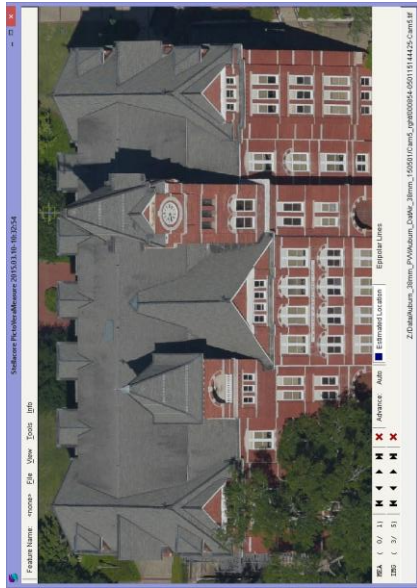

Aerial Captured Reality (38mm GSD, 1,030m HAG)

* Data from component testing lead up to Octoblisque
 * Imagery as captured e.g. no post capture enhancements applied
 * Mission data processed via Stellacore Solutions PictoVera
 * MIDAS 5 from Lead'Air

* Data from component testing lead up to Octoblque
 * Imagery as captured e.g. no post capture enhancements applied
 * Mission data processed via Stellacore Solutions PictoVera
 * MIDAS 5 from Lead'Air