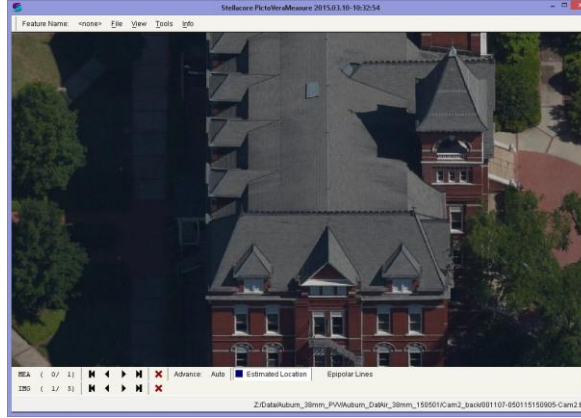

Aerial Captured Reality (38mm GSD, 1,030m HAG)

* Data from component testing lead up to Octoblisque
 * Imagery as captured e.g. no post capture enhancements applied
 * Mission data processed via Stellacore Solutions PictoVera
 * MIDAS 5 from Lead'Air

* Data from component testing lead up to Octoblque
 * Imagery as captured e.g. no post capture enhancements applied
 * Mission data processed via Stellacore Solutions PictoVera
 * MIDAS 5 from Lead'Air