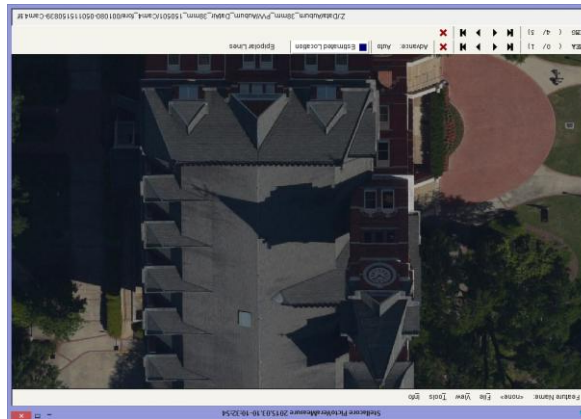

Aerial Captured Reality (38mm GSD, 1,030m HAG)

* Data from component testing lead up to Octoblisque
 * Imagery as captured e.g. no post capture enhancements applied
 * Mission data processed via Stellacore Solutions PictoVera
 * MIDAS 5 from Lead'Air

* Data from component testing lead up to Octoblque
 * Imagery as captured e.g. no post capture enhancements applied
 * Mission data processed via Stellacore Solutions PictoVera
 * MIDAS 5 from Lead'Air