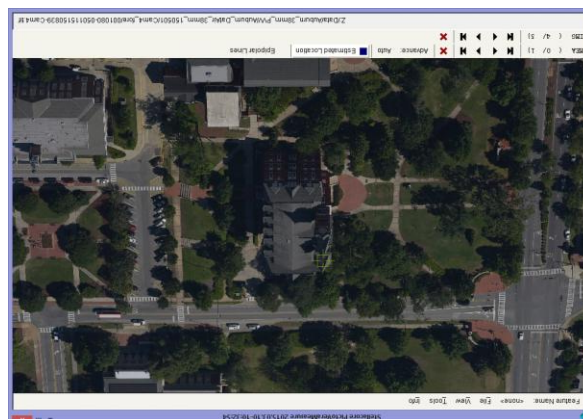

Aerial Captured Reality (38mm GSD, 1,030m HAG)

* Data from component testing lead up to Octoblisque
 * Imagery as captured e.g. no post capture enhancements applied
 * Mission data processed via Stellacore Solutions PictoVera
 * MIDAS 5 from Lead'Air