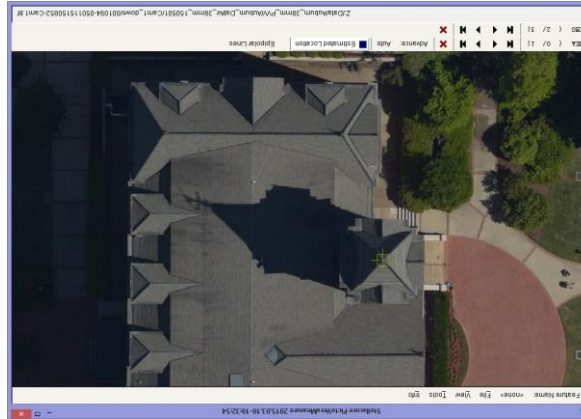

Aerial Captured Reality (38mm GSD, 1,030m HAG)

* Data from component testing lead up to Octoblisque
 * Imagery as captured e.g. no post capture enhancements applied
 * Mission data processed via Stellacore Solutions PictoVera
 * MIDAS 5 from Lead'Air

* Data from component testing lead up to Octoblque
 * Imagery as captured e.g. no post capture enhancements applied
 * Mission data processed via Stellacore Solutions PictoVera
 * MIDAS 5 from Lead'Air