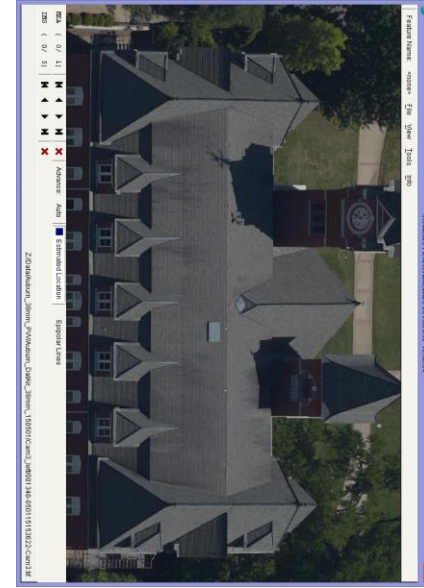

Aerial Captured Reality (38mm GSD, 1,030m HAG)

* Data from component testing lead up to Octoblisque
 * Imagery as captured e.g. no post capture enhancements applied
 * Mission data processed via Stellacore Solutions PictoVera
 * MIDAS 5 from Lead'Air

* Data from component testing lead up to Octoblque
 * Imagery as captured e.g. no post capture enhancements applied
 * Mission data processed via Stellacore Solutions PictoVera
 * MIDAS 5 from Lead'Air