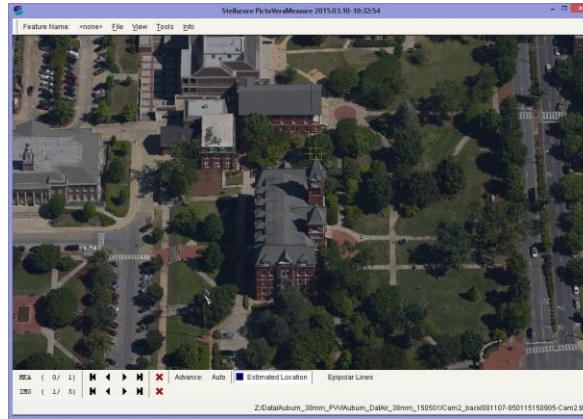

Aerial Captured Reality (38mm GSD, 1,030m HAG)

* Data from component testing lead up to Octoblisque
 * Imagery as captured e.g. no post capture enhancements applied
 * Mission data processed via Stellacore Solutions PictoVera
 * MIDAS 5 from Lead'Air

* Data from component testing lead up to Octoblque
 * Imagery as captured e.g. no post capture enhancements applied
 * Mission data processed via Stellacore Solutions PictoVera
 * MIDAS 5 from Lead'Air