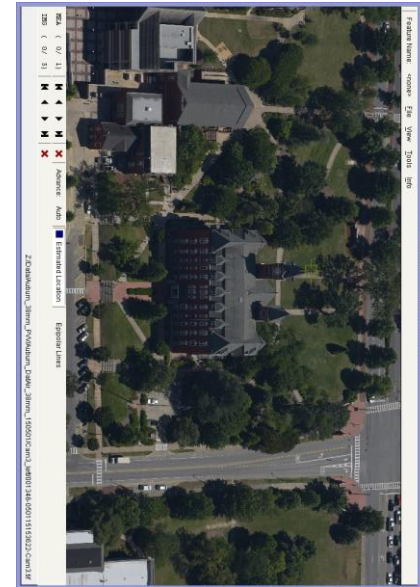

Aerial Captured Reality (38mm GSD, 1,030m HAG)

* Data from component testing lead up to Octoblisque
 * Imagery as captured e.g. no post capture enhancements applied
 * Mission data processed via Stellacore Solutions PictoVera
 * MIDAS 5 from Lead'Air

* Data from component testing lead up to Octoblque
 * Imagery as captured e.g. no post capture enhancements applied
 * Mission data processed via Stellacore Solutions PictoVera
 * MIDAS 5 from Lead'Air