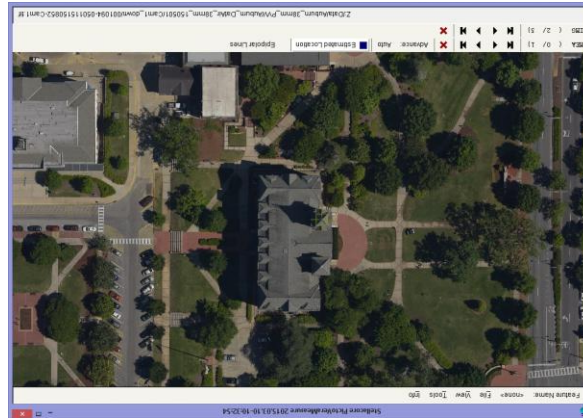

Aerial Captured Reality (38mm GSD, 1,030m HAG)

* Data from component testing lead up to Octoblisque
 * Imagery as captured e.g. no post capture enhancements applied
 * Mission data processed via Stellacore Solutions PictoVera
 * MIDAS 5 from Lead'Air

* Data from component testing lead up to Octoblque
 * Imagery as captured e.g. no post capture enhancements applied
 * Mission data processed via Stellacore Solutions PictoVera
 * MIDAS 5 from Lead'Air