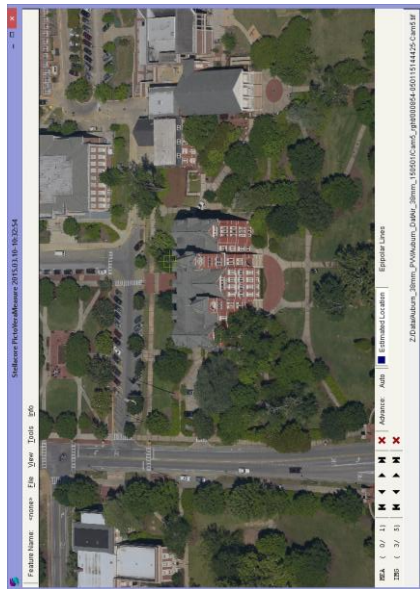

Aerial Captured Reality (38mm GSD, 1,030m HAG)

* Data from component testing lead up to Octoblisque
 * Imagery as captured e.g. no post capture enhancements applied
 * Mission data processed via Stellacore Solutions PictoVera
 * MIDAS 5 from Lead'Air

* Data from component testing lead up to Octoblque
 * Imagery as captured e.g. no post capture enhancements applied
 * Mission data processed via Stellacore Solutions PictoVera
 * MIDAS 5 from Lead'Air