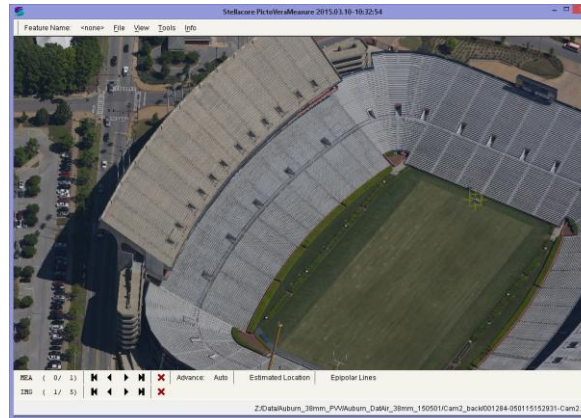

Aerial Captured Reality (38mm GSD, 1,030m HAG)

* Data from component testing lead up to Octoblisque
 * Imagery as captured e.g. no post capture enhancements applied
 * Mission data processed via Stellacore Solutions PictoVera
 * MIDAS 5 from Lead'Air

* Data from component testing lead up to Octoblique
 * Imagery as captured e.g. no post capture enhancements applied
 * Mission data processed via Stellacore Solutions PictoVera
 * MIDAS 5 from Lead'Air