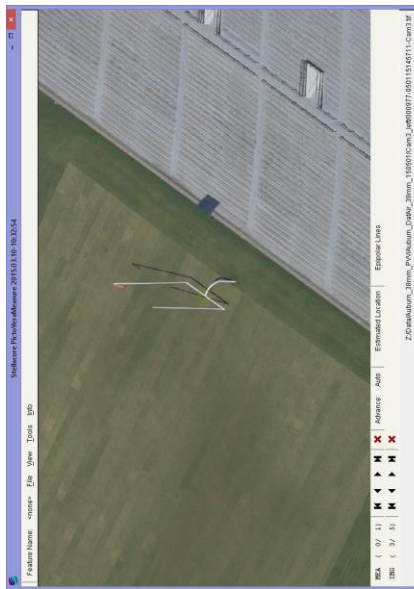

Aerial Captured Reality (38mm GSD, 1,030m HAG)

* Data from component testing lead up to Octoblisque
 * Imagery as captured e.g. no post capture enhancements applied
 * Mission data processed via Stellacore Solutions PictoVera
 * MIDAS 5 from Lead'Air

* Data from component testing lead up to Octoblique
 * Imagery as captured e.g. no post capture enhancements applied
 * Mission data processed via Stellacore Solutions PictoVera
 * MIDAS 5 from Lead'Air