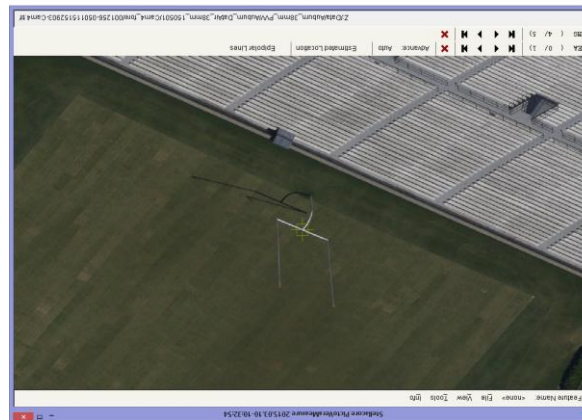

Aerial Captured Reality (38mm GSD, 1,030m HAG)

* Data from component testing lead up to Octoblisque
 * Imagery as captured e.g. no post capture enhancements applied
 * Mission data processed via Stellacore Solutions PictoVera
 * MIDAS 5 from Lead'Air

* Data from component testing lead up to Octoblique
 * Imagery as captured e.g. no post capture enhancements applied
 * Mission data processed via Stellacore Solutions PictoVera
 * MIDAS 5 from Lead'Air