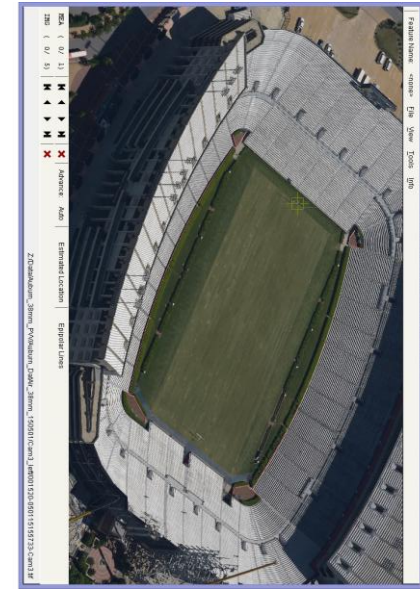

Aerial Captured Reality (38mm GSD, 1,030m HAG)

* Data from component testing lead up to Octoblisque
 * Imagery as captured e.g. no post capture enhancements applied
 * Mission data processed via Stellacore Solutions PictoVera
 * MIDAS 5 from Lead'Air

* Data from component testing lead up to Octoblique
 * Imagery as captured e.g. no post capture enhancements applied
 * Mission data processed via Stellacore Solutions PictoVera
 * MIDAS 5 from Lead'Air