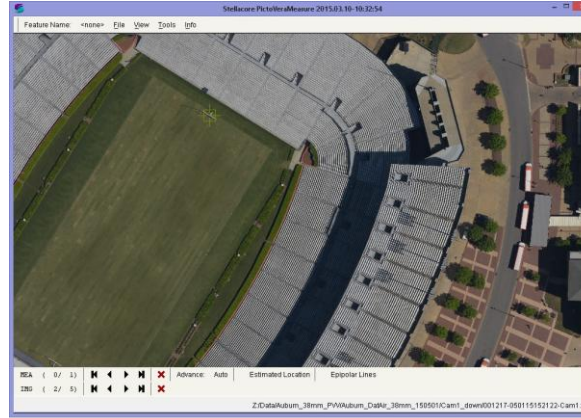

Aerial Captured Reality (38mm GSD, 1,030m HAG)

* Data from component testing lead up to Octoblisque
 * Imagery as captured e.g. no post capture enhancements applied
 * Mission data processed via Stellacore Solutions PictoVera
 * MIDAS 5 from Lead'Air

* Data from component testing lead up to Octoblique
 * Imagery as captured e.g. no post capture enhancements applied
 * Mission data processed via Stellacore Solutions PictoVera
 * MIDAS 5 from Lead'Air