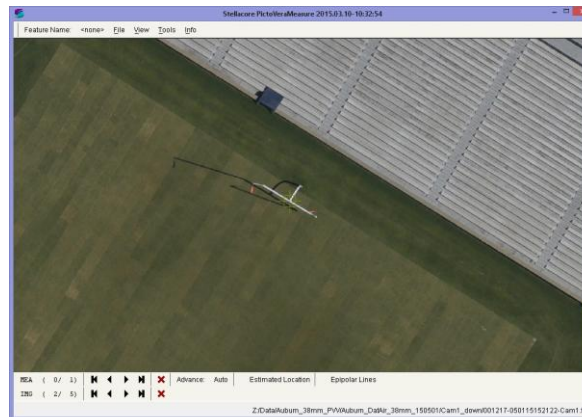

Aerial Captured Reality (38mm GSD, 1,030m HAG)

* Data from component testing lead up to Octoblisque
 * Imagery as captured e.g. no post capture enhancements applied
 * Mission data processed via Stellacore Solutions PictoVera
 * MIDAS 5 from Lead'Air

* Data from component testing lead up to Octoblique
 * Imagery as captured e.g. no post capture enhancements applied
 * Mission data processed via Stellacore Solutions PictoVera
 * MIDAS 5 from Lead'Air