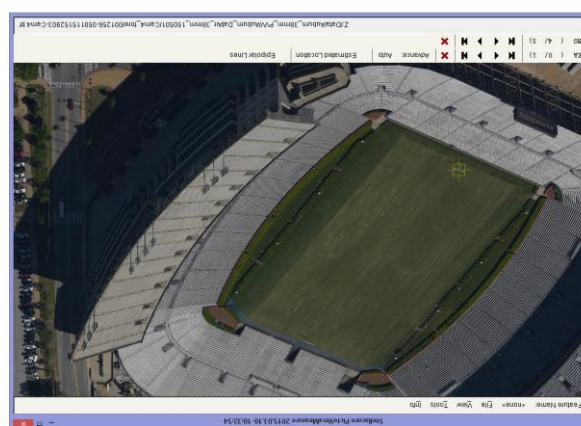

Aerial Captured Reality (38mm GSD, 1,030m HAG)

* Data from component testing lead up to Octoblisque
 * Imagery as captured e.g. no post capture enhancements applied
 * Mission data processed via Stellacore Solutions PictoVera
 * MIDAS 5 from Lead'Air

* Data from component testing lead up to Octoblique
 * Imagery as captured e.g. no post capture enhancements applied
 * Mission data processed via Stellacore Solutions PictoVera
 * MIDAS 5 from Lead'Air